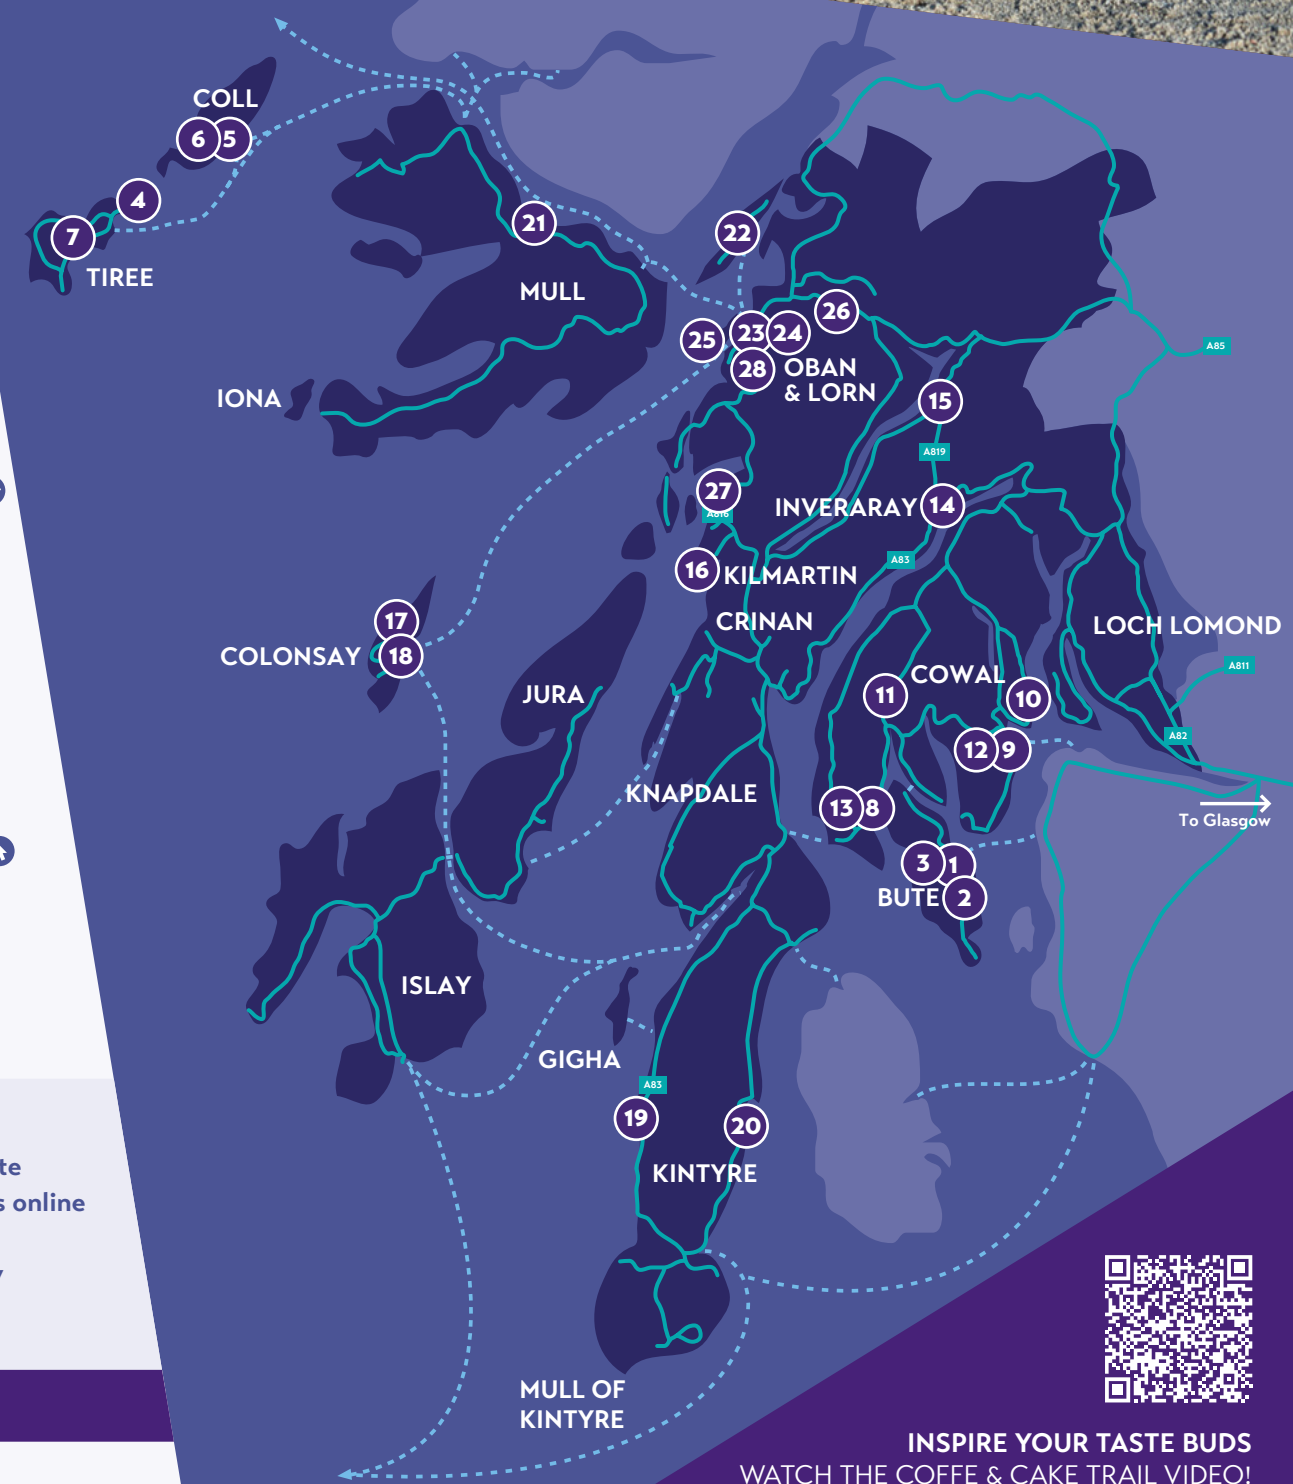

This Coffee & Cake Trail features Wild About Argyll and Food From Argyll members. For more visit wildaboutargyll.co.uk/taste-trails

INSPIRE YOUR TASTE BUDS
WATCH THE COFFEE & CAKE TRAIL VIDEO!